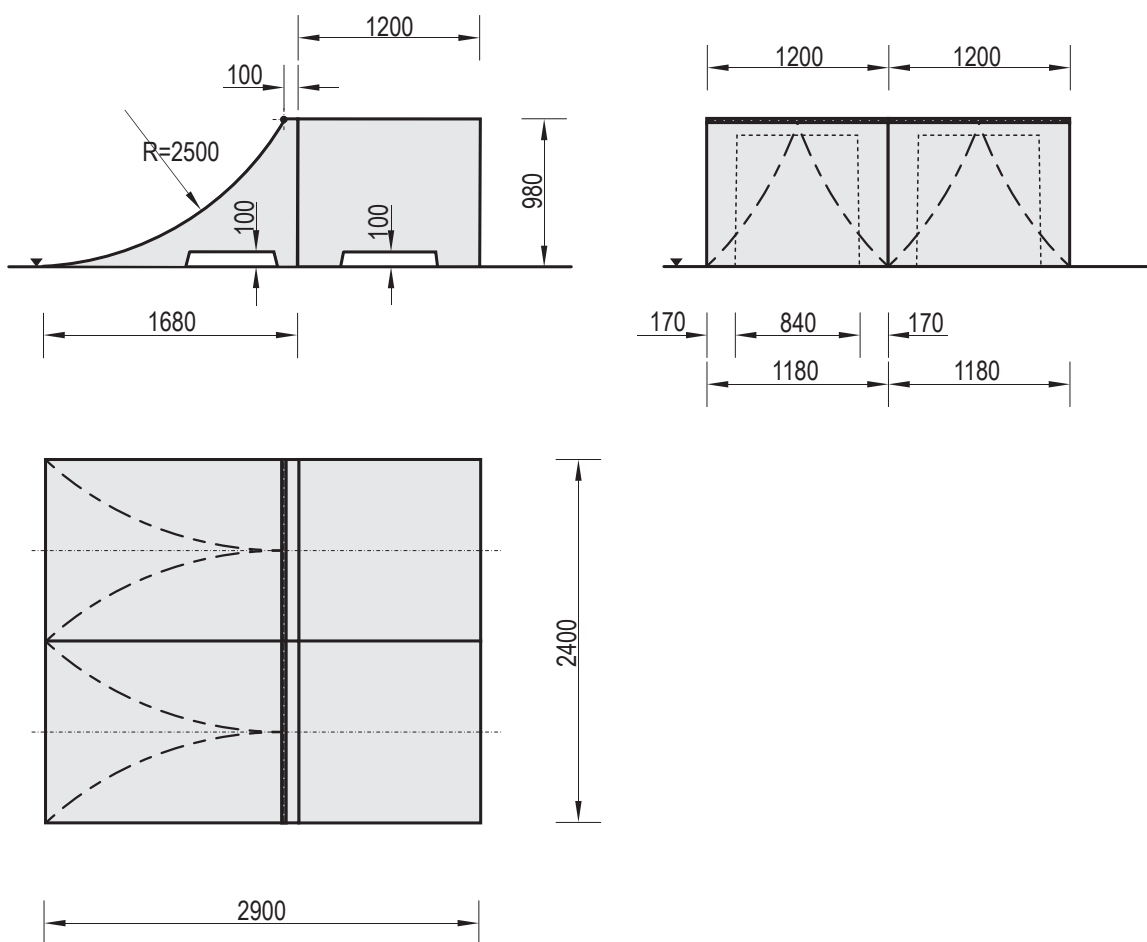

Article 142498
Double Quarterpipe

3'765 kg