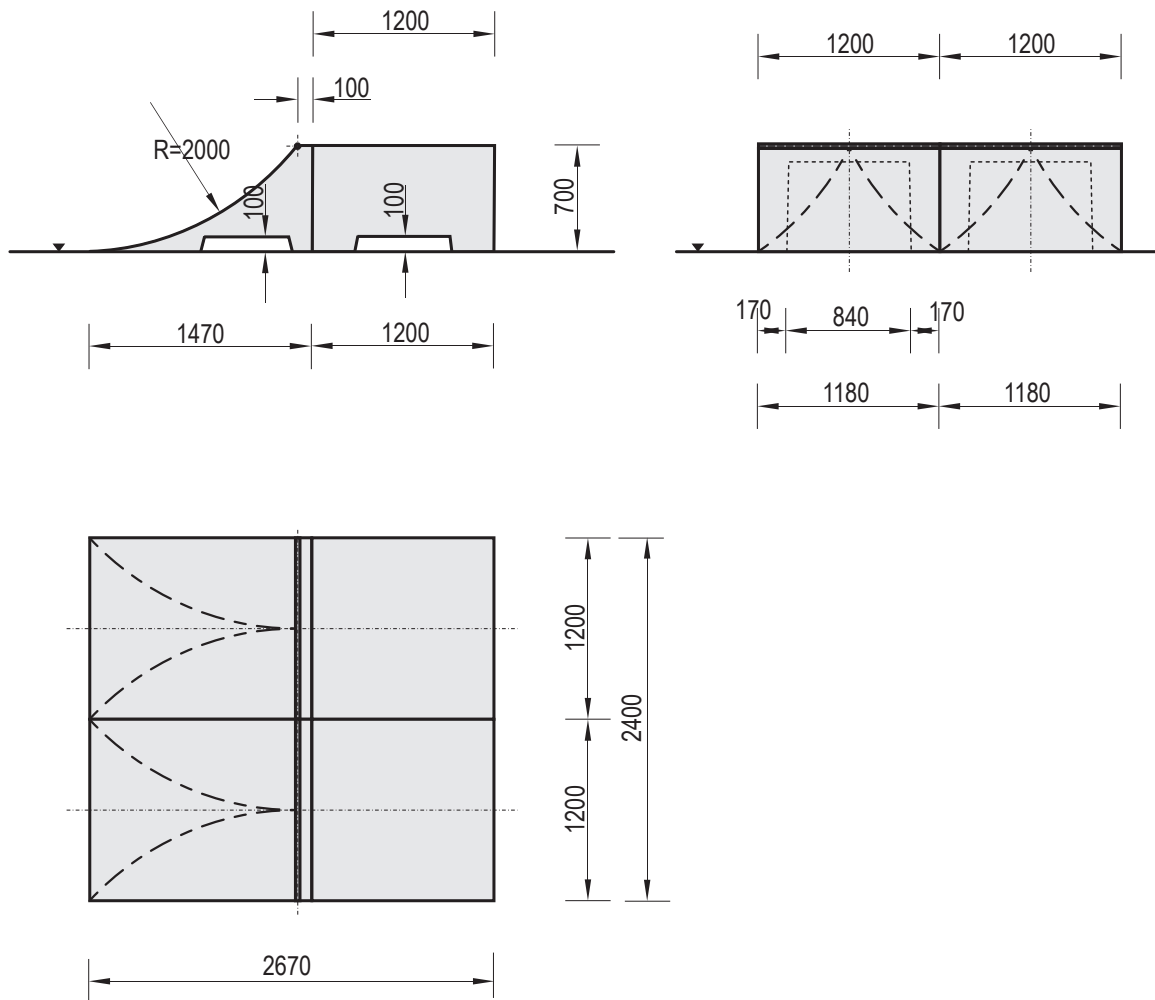

Article 142470
Double Quarterpipe

2'640 kg