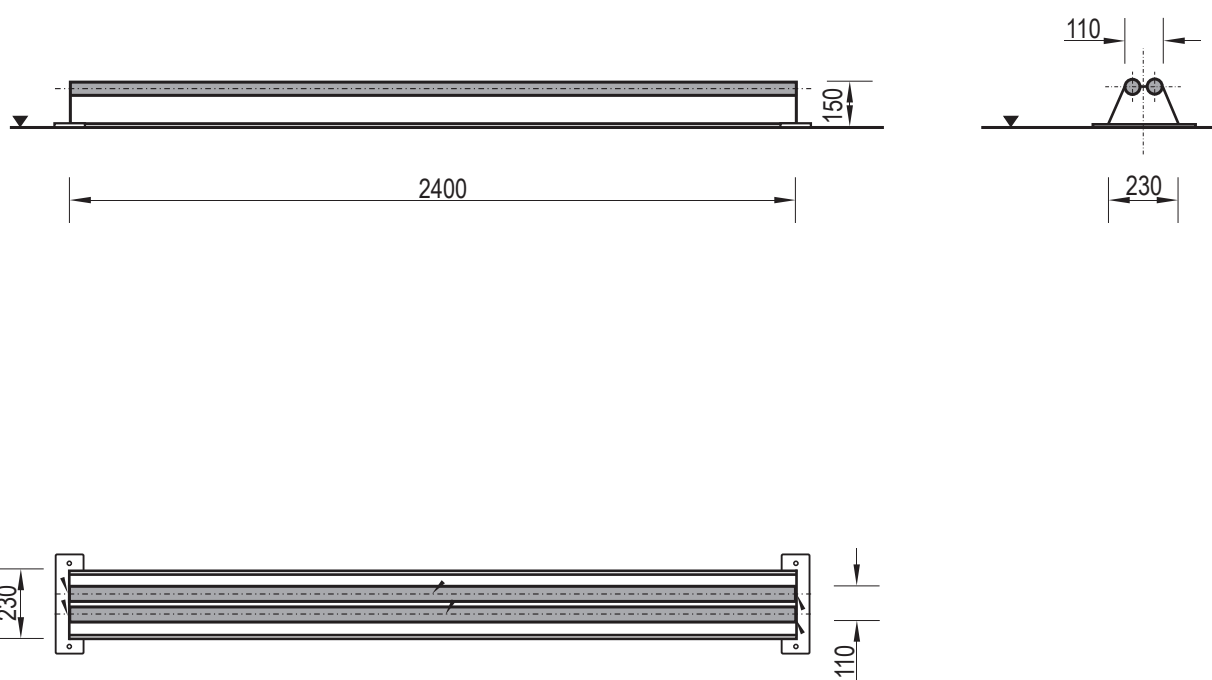

Article 132408 - Double rail flat

140 kg