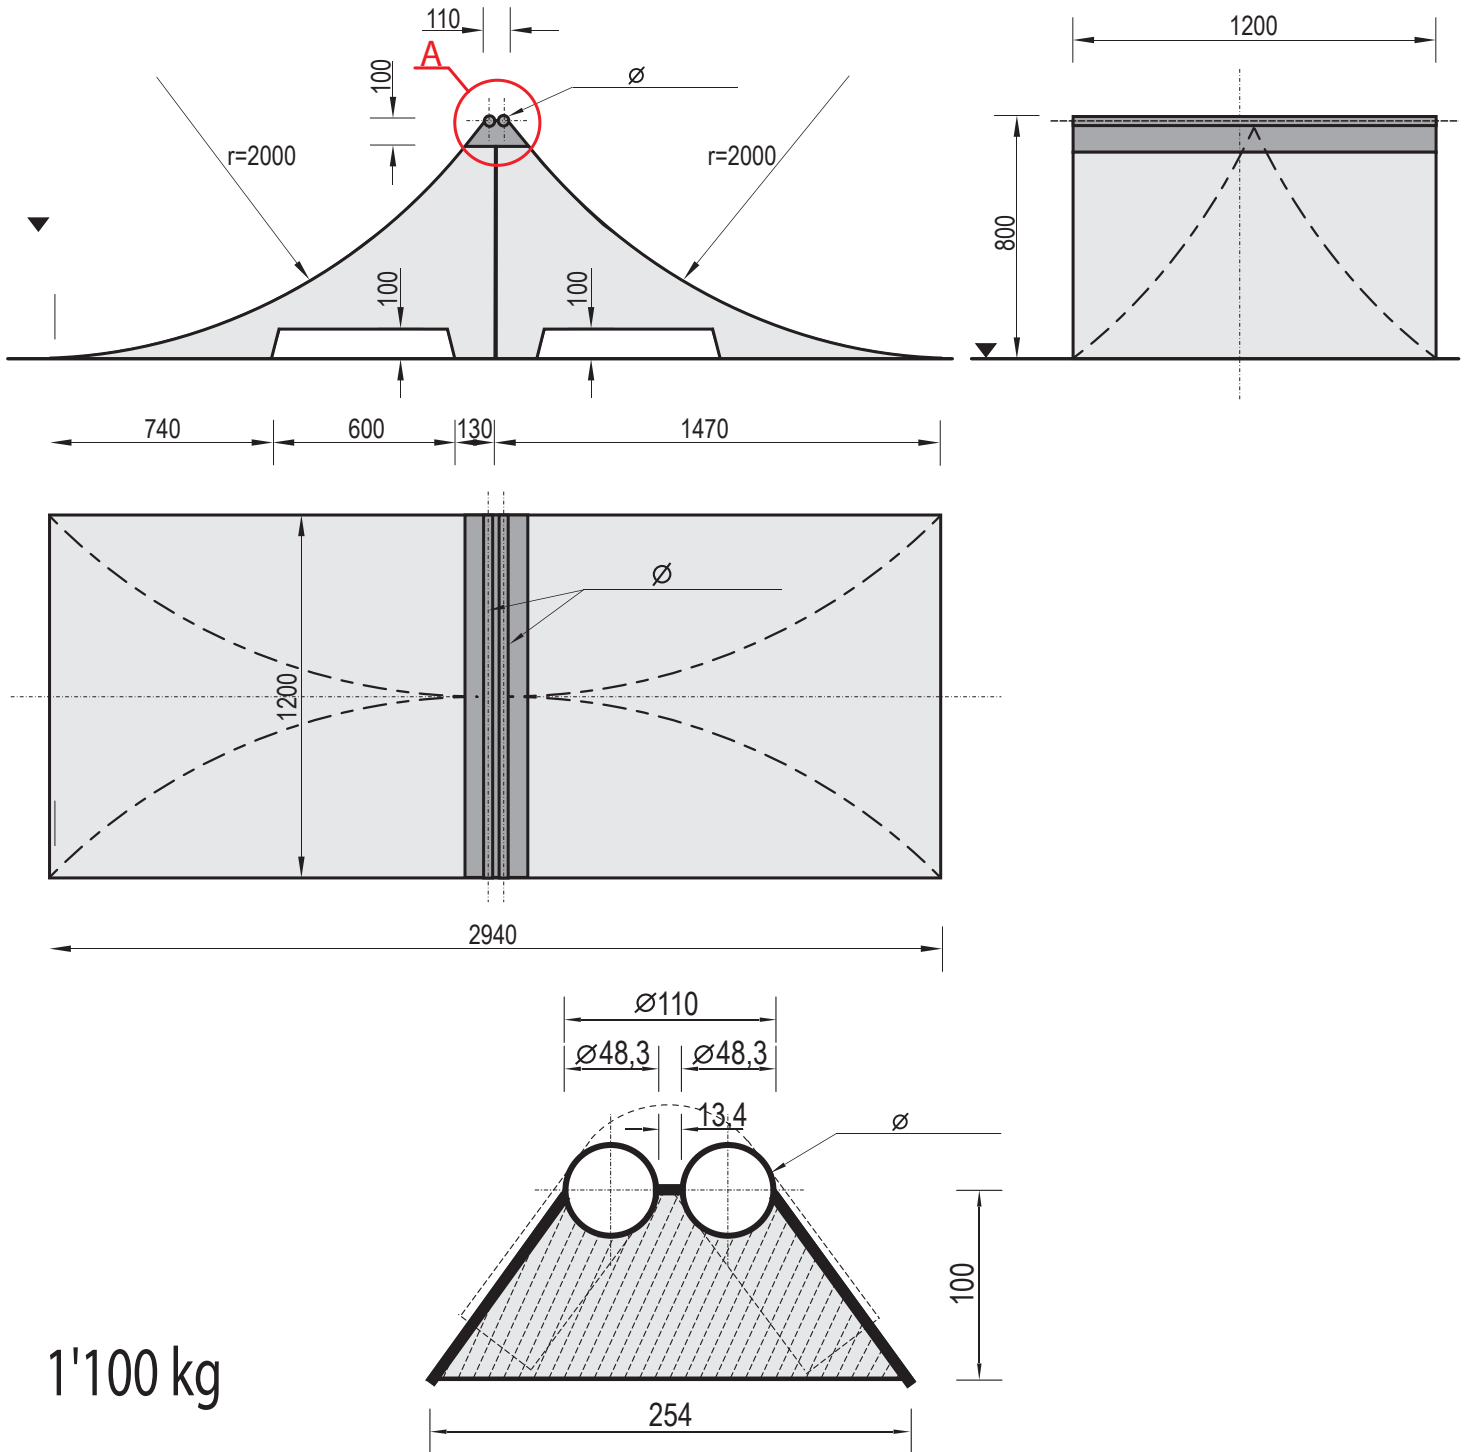

Article 121280 - Spine Ramp 800

Lactell
Play & Sport

1'100 kg