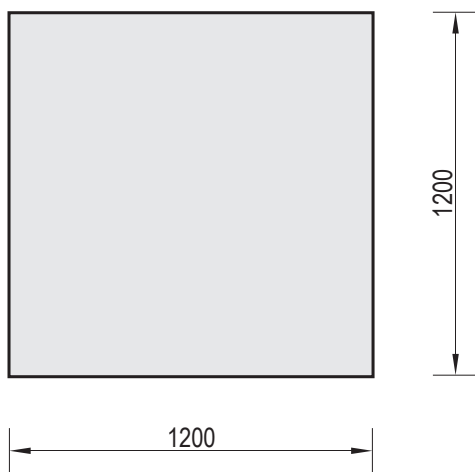

Article 160098
Box-980

Lactell
Play & Sport

970 kg