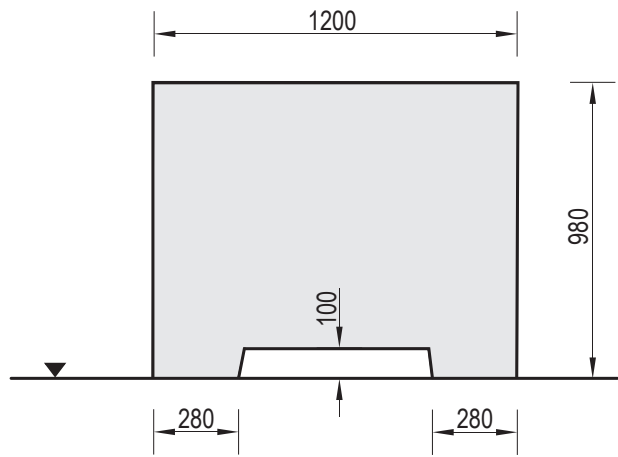

Article 160098
Box-980

Lactell
Play & Sport

970 kg