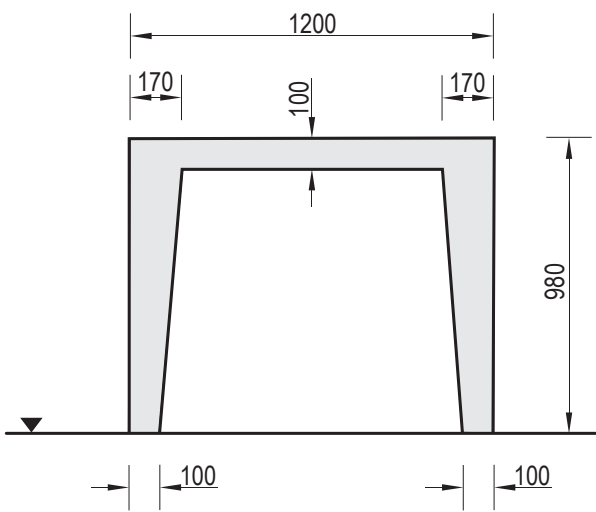

Article 160098
Box-980

Lactell
Play & Sport

970 kg