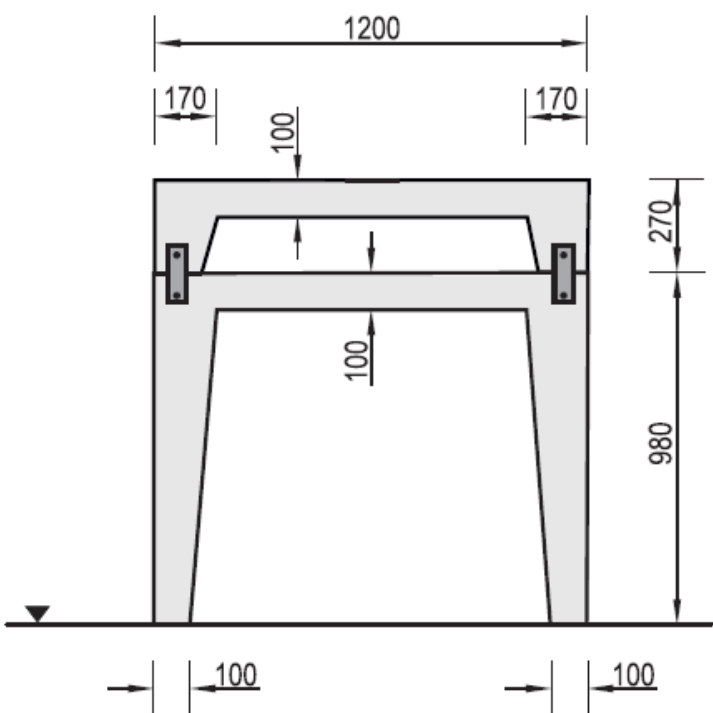

Article 160012
Box-1250

Lactell
Play & Sport

1'495 kg