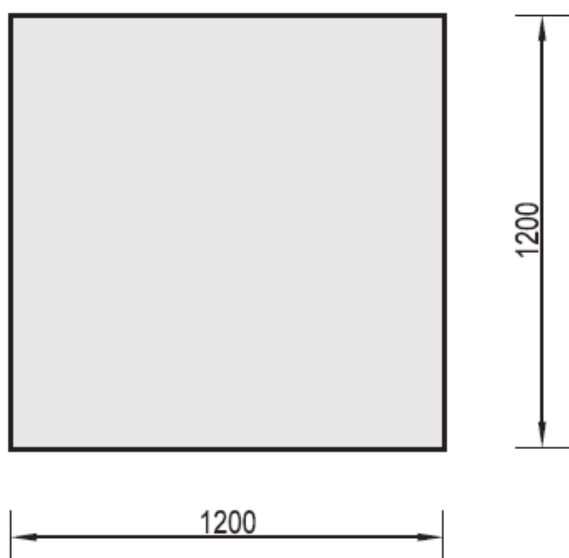

Article 160012
Box-1250

Lactell
Play & Sport

1'495 kg