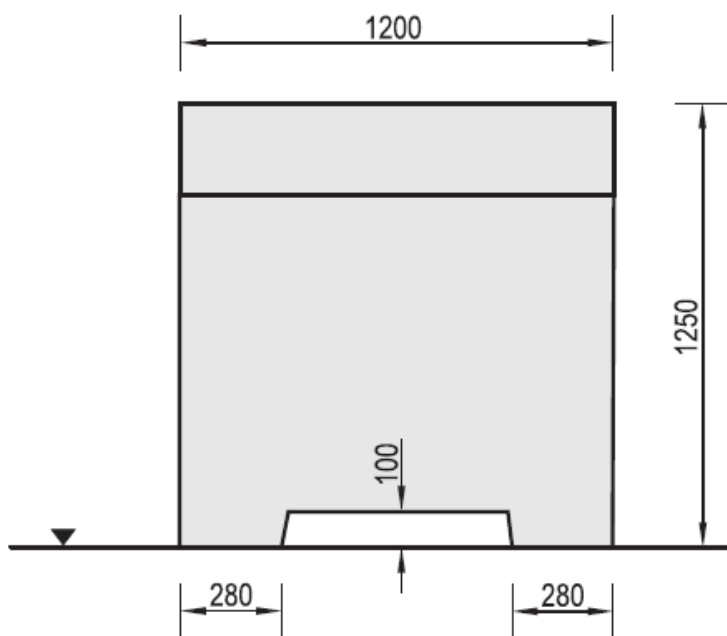

Article 160012
Box-1250

Lactell
Play & Sport

1'495 kg